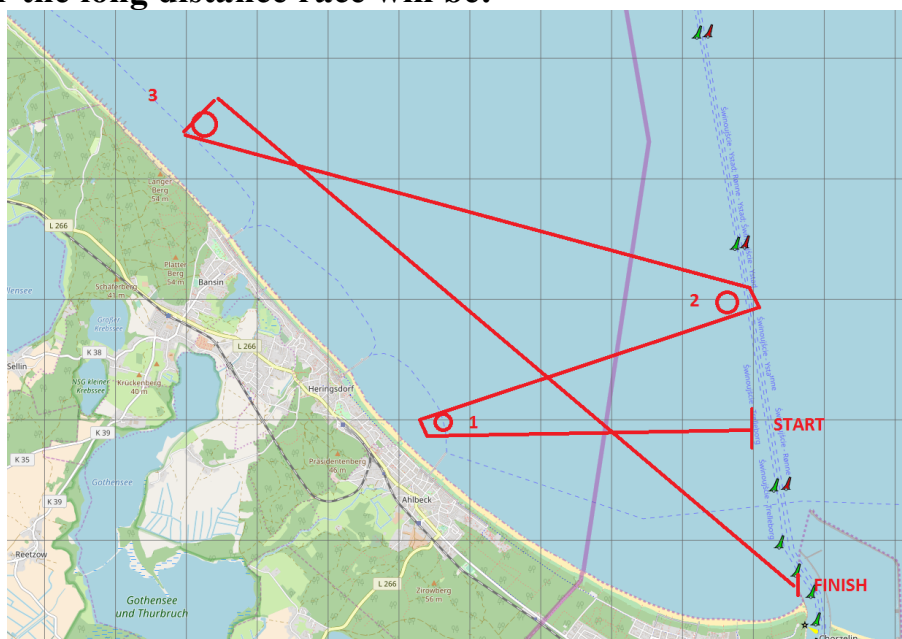

Micro Class World Championships 13-17.08.2018 Świnoujście – Poland

ANNOUNCEMENT

No.	Date	Time
10	15/08/18	0930
From		
RACE COMMITTEE		

LONG DISTANCE RACE

The course for the long distance race will be:

Start (between orange flags on RC boats) – 1 (left to starboard) – 2 (to port) – 3 (to starboard) – Finish (between the windmill on the starboard harbor entry and green buoy "B")

Location of the marks on the map is approximate. On every mark RC will display exact bearing and distance to the next mark.